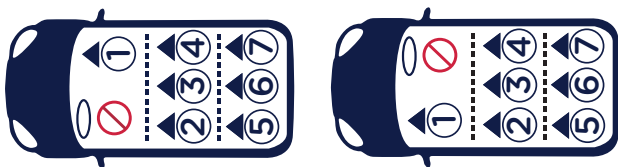

Designed
around your life

vehicle fitting information

This Enhanced Child Restraint System is classified for “ISOFIX Universal” use. It is suitable to fix into seat positions in most cars.

The numbers on the diagram below correspond with the vehicle fitting positions listed in the following pages.