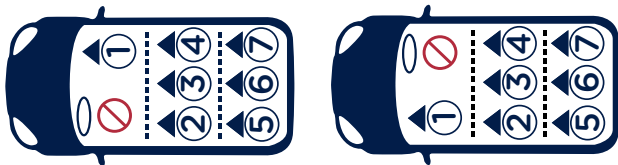

rebl™ plus

car seat-to-vehicle fit guide

nuna®

Designed
around your life

vehicle fitting information

This Child Restraint System is classified for “ISOFIX Universal” use. It is suitable to fix into seat positions in most cars.

The numbers on the diagram below correspond with the vehicle fitting positions listed in the following pages.

Before you purchase the vehicle, check that it is equipped with the appropriate anchorages.

ALWAYS give priority to the rear seats of your vehicle.

DO NOT fit your child restraint onto a vehicle seat fitted with an airbag, unless it can be, and is deactivated. Death or serious injuries can be caused by an activated **AIRBAG** system.